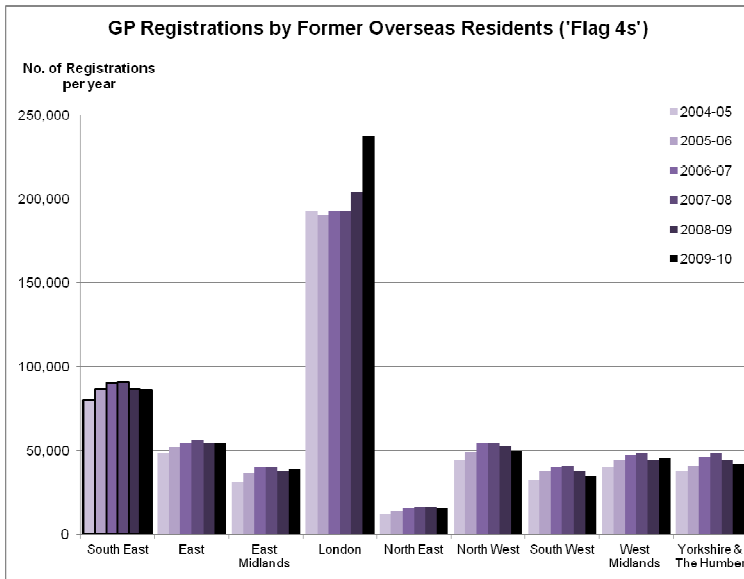

E. MIGRATION 3. GP REGISTRATIONS ('FLAG 4s')

Latest Data: 2009-10 (First time in Dashboard)
Source: ONS; official data updated annually (2010-11 data expected Autumn 2012)

	2007-08 New Flag 4 GP Regs	2008-09 New Flag 4 GP Regs	2009-10 New Flag 4 GP Regs
DISTRICTS			
Adur	190	213	227
Arun	1,036	1,091	1,018
Ashford	908	748	798
Aylesbury Vale	1,130	1,104	1,087
Basingstoke & Deane	1,598	1,461	1,231
Canterbury	2,406	2,499	2,691
Cherwell	1,435	1,280	1,369
Chichester	711	719	733
Chiltern	534	482	440
Crawley	1,877	1,722	1,610
Dartford	667	603	639
Dover	676	662	625
East Hampshire	629	544	455
Eastbourne	1,079	1,177	1,119
Eastleigh	479	404	410
Elmbridge	1,675	1,548	1,377
Epsom & Ewell	682	609	626
Fareham	371	297	288
Gosport	283	278	245
Gravesham	1,049	1,062	1,270
Guildford	2,347	2,287	2,256
Hart	604	558	432
Hastings	542	564	599
Havant	239	230	232
Horsham	658	746	635
Lewes	443	485	463
Maidstone	1,044	1,066	1,111
Mid Sussex	854	928	942
Mole Valley	604	564	488
New Forest	903	842	726
Oxford	7,567	7,207	7,343
Reigate & Banstead	995	941	860
Rother	430	511	468
Runnymede	1,567	1,392	1,460
Rushmoor	1,385	1,006	1,481
Sevenoaks	622	586	481
Shepway	759	605	756
South Bucks	533	505	559
South Oxfordshire	957	904	809
Spelthorne	729	698	686
Surrey Heath	808	651	546
Swale	912	621	1,078
Tandridge	405	433	403
Test Valley	626	556	446
Thanet	923	945	1,103
Tonbridge & Malling	514	458	461
Tunbridge Wells	1,046	841	849
Vale of White Horse	1,331	1,135	970
Waverley	871	859	762
Wealden	802	810	767
West Oxfordshire	643	615	520
Winchester	794	793	783
Woking	1,403	1,231	1,227
Worthing	606	631	744
Wycombe	1,685	1,365	1,337

	2007-08 New Flag 4 GP Regs	2008-09 New Flag 4 GP Regs	2009-10 New Flag 4 GP Regs
COUNTIES			
Buckinghamshire	3,882	3,456	3,423
East Sussex	3,296	3,547	3,416
Hampshire	7,911	6,969	6,729
Kent	11,526	10,696	11,862
Oxfordshire	11,933	11,141	11,011
Surrey	12,086	11,213	10,691
West Sussex	5,932	6,050	5,909