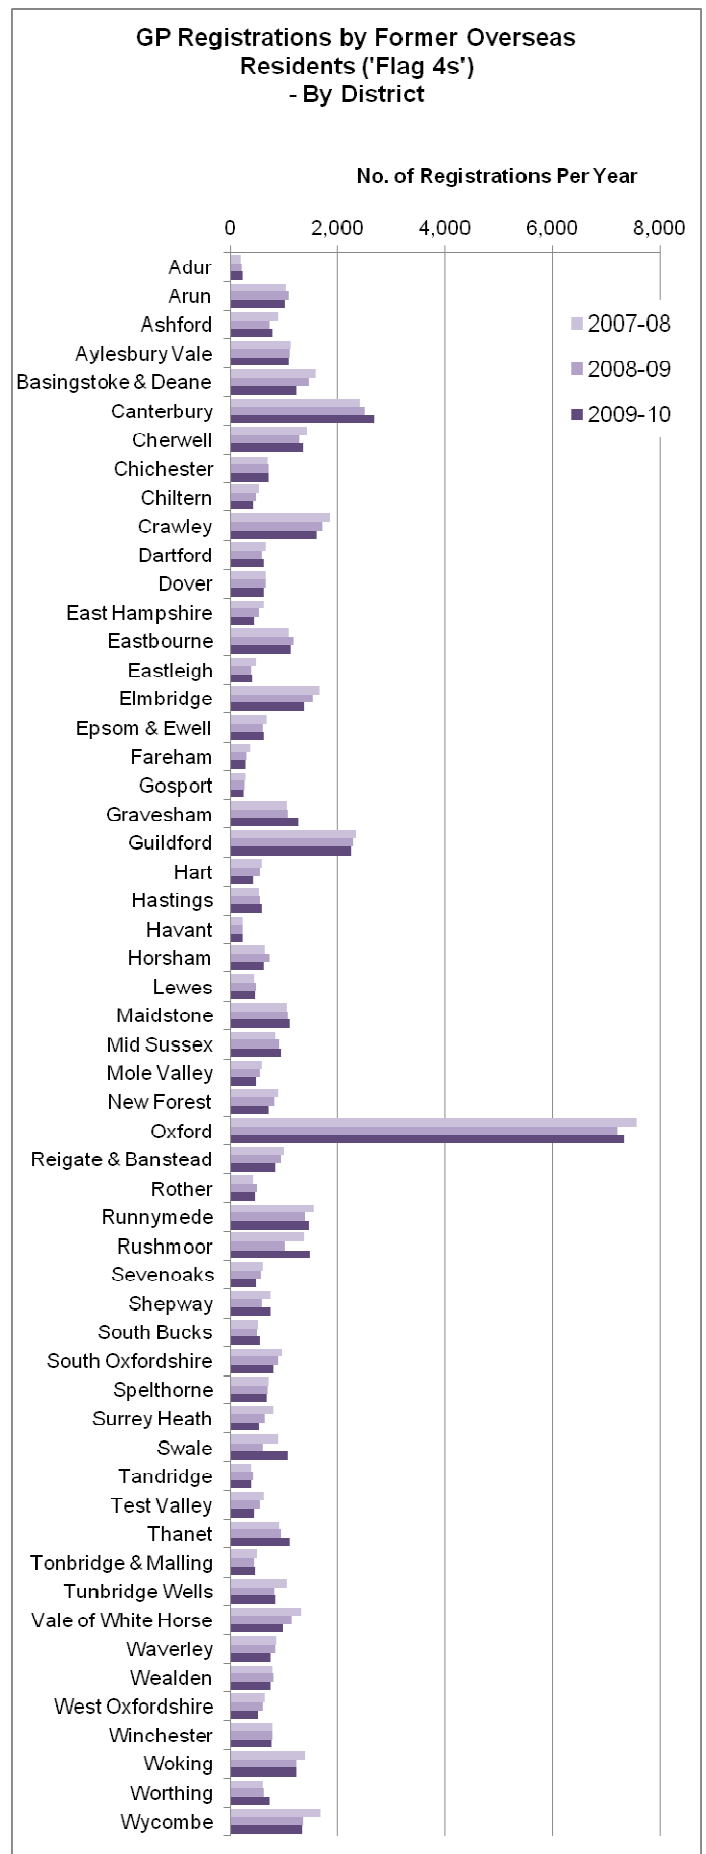

E. MIGRATION 3. GP REGISTRATIONS ('FLAG 4s')

Latest Data: 2009-10 (First time in Dashboard)
Source: ONS; official data updated annually (2010-11 data expected Autumn 2012)

	2007-08 New Flag 4 GP Regs	2008-09 New Flag 4 GP Regs	2009-10 New Flag 4 GP Regs
DISTRICTS			
Adur	190	213	227
Arun	1,036	1,091	1,018
Ashford	908	748	798
Aylesbury Vale	1,130	1,104	1,087
Basingstoke & Deane	1,598	1,461	1,231
Canterbury	2,406	2,499	2,691
Cherwell	1,435	1,280	1,369
Chichester	711	719	733
Chiltern	534	482	440
Crawley	1,877	1,722	1,610
Dartford	667	603	639
Dover	676	662	625
East Hampshire	629	544	455
Eastbourne	1,079	1,177	1,119
Eastleigh	479	404	410
Elmbridge	1,675	1,548	1,377
Epsom & Ewell	682	609	626
Fareham	371	297	288
Gosport	283	278	245
Gravesham	1,049	1,062	1,270
Guildford	2,347	2,287	2,256
Hart	604	558	432
Hastings	542	564	599
Havant	239	230	232
Horsham	658	746	635
Lewes	443	485	463
Maidstone	1,044	1,066	1,111
Mid Sussex	854	928	942
Mole Valley	604	564	488
New Forest	903	842	726
Oxford	7,567	7,207	7,343
Reigate & Banstead	995	941	860
Rother	430	511	468
Runnymede	1,567	1,392	1,460
Rushmoor	1,385	1,006	1,481
Sevenoaks	622	586	481
Shepway	759	605	756
South Bucks	533	505	559
South Oxfordshire	957	904	809
Spelthorne	729	698	686
Surrey Heath	808	651	546
Swale	912	621	1,078
Tandridge	405	433	403
Test Valley	626	556	446
Thanet	923	945	1,103
Tonbridge & Malling	514	458	461
Tunbridge Wells	1,046	841	849
Vale of White Horse	1,331	1,135	970
Waverley	871	859	762
Wealden	802	810	767
West Oxfordshire	643	615	520
Winchester	794	793	783
Woking	1,403	1,231	1,227
Worthing	606	631	744
Wycombe	1,685	1,365	1,337