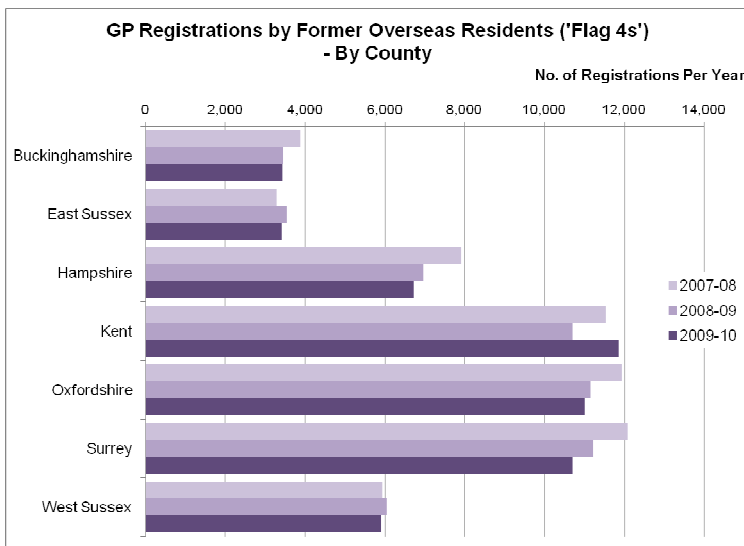

E. MIGRATION 3. GP REGISTRATIONS ('FLAG 4s')

Latest Data: 2009-10 (First time in Dashboard)
Source: ONS; official data updated annually (2010-11 data expected Autumn 2012)

	2007-08 New Flag 4 GP Regs	2008-09 New Flag 4 GP Regs	2009-10 New Flag 4 GP Regs
DISTRICTS			
Adur	190	213	227
Arun	1,036	1,091	1,018
Ashford	908	748	798
Aylesbury Vale	1,130	1,104	1,087
Basingstoke & Deane	1,598	1,461	1,231
Canterbury	2,406	2,499	2,691
Cherwell	1,435	1,280	1,369
Chichester	711	719	733
Chiltern	534	482	440
Crawley	1,877	1,722	1,610
Dartford	667	603	639
Dover	676	662	625
East Hampshire	629	544	455
Eastbourne	1,079	1,177	1,119
Eastleigh	479	404	410
Elmbridge	1,675	1,548	1,377
Epsom & Ewell	682	609	626
Fareham	371	297	288
Gosport	283	278	245
Gravesham	1,049	1,062	1,270
Guildford	2,347	2,287	2,256
Hart	604	558	432
Hastings	542	564	599
Havant	239	230	232
Horsham	658	746	635
Lewes	443	485	463
Maidstone	1,044	1,066	1,111
Mid Sussex	854	928	942
Mole Valley	604	564	488
New Forest	903	842	726
Oxford	7,567	7,207	7,343
Reigate & Banstead	995	941	860
Rother	430	511	468
Runnymede	1,567	1,392	1,460
Rushmoor	1,385	1,006	1,481
Sevenoaks	622	586	481
Shepway	759	605	756
South Bucks	533	505	559
South Oxfordshire	957	904	809
Spelthorne	729	698	686
Surrey Heath	808	651	546
Swale	912	621	1,078
Tandridge	405	433	403
Test Valley	626	556	446
Thanet	923	945	1,103
Tonbridge & Malling	514	458	461
Tunbridge Wells	1,046	841	849
Vale of White Horse	1,331	1,135	970
Waverley	871	859	762
Wealden	802	810	767
West Oxfordshire	643	615	520
Winchester	794	793	783
Woking	1,403	1,231	1,227
Worthing	606	631	744
Wycombe	1,685	1,365	1,337

	2007-08 New Flag 4 GP Regs	2008-09 New Flag 4 GP Regs	2009-10 New Flag 4 GP Regs
COUNTIES			
Buckinghamshire	3,882	3,456	3,423
East Sussex	3,296	3,547	3,416
Hampshire	7,911	6,969	6,729
Kent	11,526	10,696	11,862
Oxfordshire	11,933	11,141	11,011
Surrey	12,086	11,213	10,691
West Sussex	5,932	6,050	5,909