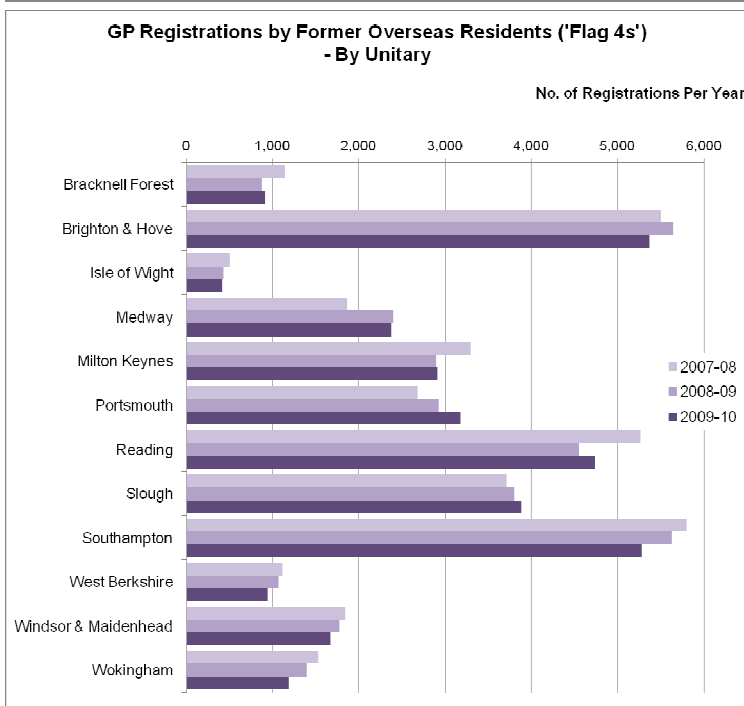

E. MIGRATION 3. GP REGISTRATIONS ('FLAG 4s')

Latest Data: 2009-10 (First time in Dashboard)
Source: ONS; official data updated annually (2010-11 data expected Autumn 2012)

	2007-08 New Flag 4 GP Regs	2008-09 New Flag 4 GP Regs	2009-10 New Flag 4 GP Regs
DISTRICTS			
Adur	190	213	227
Arun	1,036	1,091	1,018
Ashford	908	748	798
Aylesbury Vale	1,130	1,104	1,087
Basingstoke & Deane	1,598	1,461	1,231
Canterbury	2,406	2,499	2,691
Cherwell	1,435	1,280	1,369
Chichester	711	719	733
Chiltern	534	482	440
Crawley	1,877	1,722	1,610
Dartford	667	603	639
Dover	676	662	625
East Hampshire	629	544	455
Eastbourne	1,079	1,177	1,119
Eastleigh	479	404	410
Elmbridge	1,675	1,548	1,377
Epsom & Ewell	682	609	626
Fareham	371	297	288
Gosport	283	278	245
Gravesham	1,049	1,062	1,270
Guildford	2,347	2,287	2,256
Hart	604	558	432
Hastings	542	564	599
Havant	239	230	232
Horsham	658	746	635
Lewes	443	485	463
Maidstone	1,044	1,066	1,111
Mid Sussex	854	928	942
Mole Valley	604	564	488
New Forest	903	842	726
Oxford	7,567	7,207	7,343
Reigate & Banstead	995	941	860
Rother	430	511	468
Runnymede	1,567	1,392	1,460
Rushmoor	1,385	1,006	1,481
Sevenoaks	622	586	481
Shepway	759	605	756
South Bucks	533	505	559
South Oxfordshire	957	904	809
Spelthorne	729	698	686
Surrey Heath	808	651	546
Swale	912	621	1,078
Tandridge	405	433	403
Test Valley	626	556	446
Thanet	923	945	1,103
Tonbridge & Malling	514	458	461
Tunbridge Wells	1,046	841	849
Vale of White Horse	1,331	1,135	970
Waverley	871	859	762
Wealden	802	810	767
West Oxfordshire	643	615	520
Winchester	794	793	783
Woking	1,403	1,231	1,227
Worthing	606	631	744
Wycombe	1,685	1,365	1,337

	2007-08 New Flag 4 GP Regs	2008-09 New Flag 4 GP Regs	2009-10 New Flag 4 GP Regs
COUNTIES			
Buckinghamshire	3,882	3,456	3,423
East Sussex	3,296	3,547	3,416
Hampshire	7,911	6,969	6,729
Kent	11,526	10,696	11,862
Oxfordshire	11,933	11,141	11,011
Surrey	12,086	11,213	10,691
West Sussex	5,932	6,050	5,909