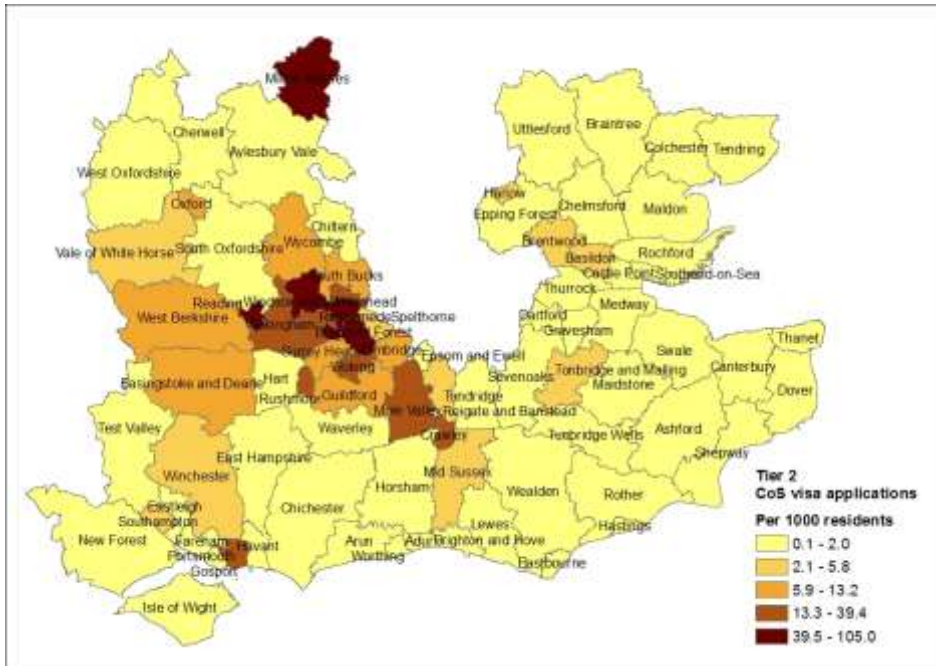

Profile of migrant labour in the South East of England: skills, industry and occupation

September 2014

Christian Nygaard
Ellie Francis-Brophy

Appendix 6 Census 2011: UK, EU and non-EU born resident population

Map A6.x1 Tier 2 visa applications per 1000 residents, SE (2008-March 2014)

Source: Home Office/Performance Unit.

Map A6.x2 Tier 5 visa applications per 1000 residents, SE (2008-March 2014)

Source: Home Office/Performance Unit.