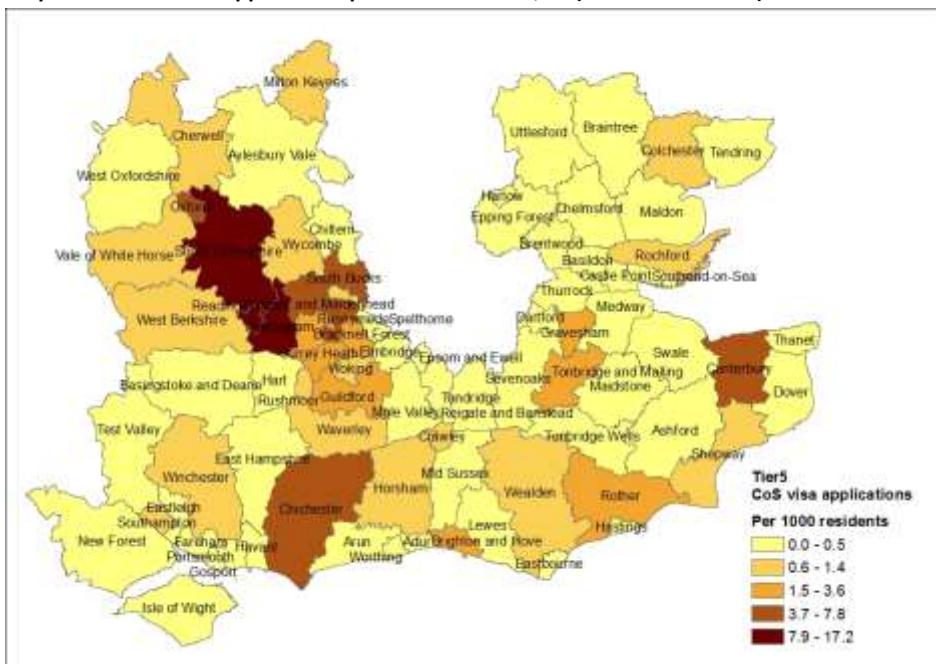

Profile of migrant labour in the South East of England: skills, industry and occupation

September 2014

Christian Nygaard
Ellie Francis-Brophy

Appendix 6 Census 2011: UK, EU and non-EU born resident population

Map A6.x1 Tier 2 visa applications per 1000 residents, SE (2008-March 2014)

Source: Home Office/Performance Unit.

Map A6.x2 Tier 5 visa applications per 1000 residents, SE (2008-March 2014)

Source: Home Office/Performance Unit.